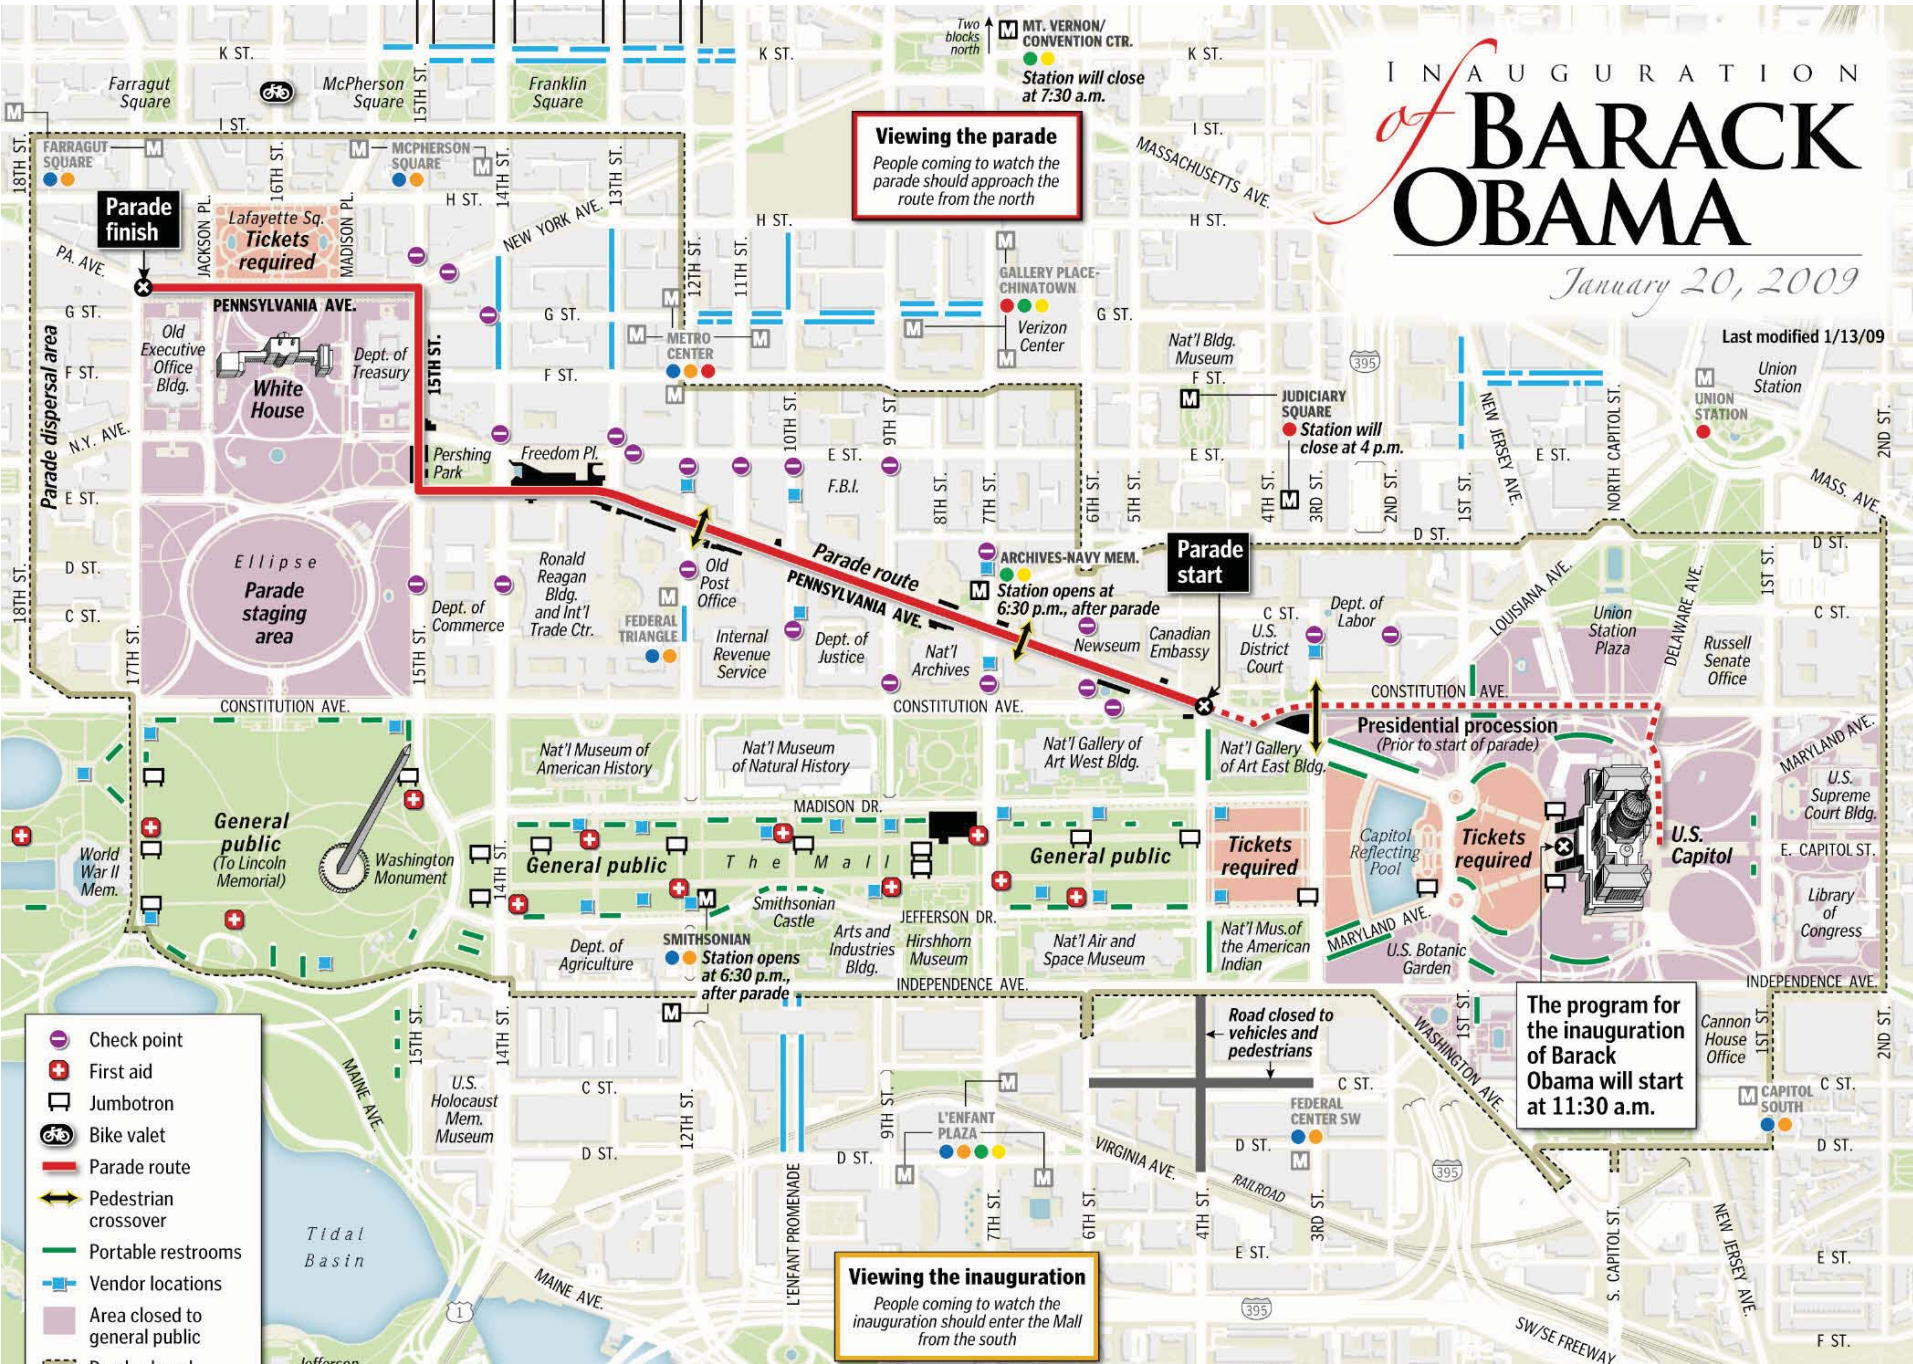

M St.	<b>Madison Hotel</b> 1177 15th St. (15th & M)	M St.
L St.		L St.

# INAUGURATION of BARACK OBAMA

January 20, 2009

Last modified 1/13/09

**Viewing the parade**  
People coming to watch the parade should approach the route from the north

**Parade start**

**The program for the inauguration of Barack Obama will start at 11:30 a.m.**

**Viewing the inauguration**  
People coming to watch the inauguration should enter the Mall from the south

- Check point
- First aid
- Jumbotron
- Bike valet
- Parade route
- Pedestrian crossover
- Portable restrooms
- Vendor locations
- Area closed to general public
- Roads closed within area
- Bleachers, media, and other